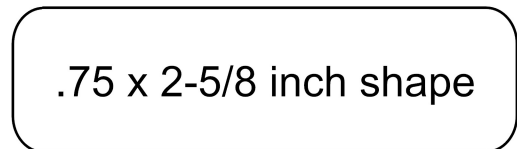

## Needle Book Medallion with Silk Ribbon Embroidery

Ribbon Stitch / Twisted  
Ribbon Stitch Flower

Woven Wheel Rose  
(Spiderweb Rose)

Bead or Knot clusters

Lazy Daisy / Detached Chain  
Leaves

2 inch shape

2.5 inch  
shape

.75 x 2-5/8 inch shape

2 x 3 inch shape